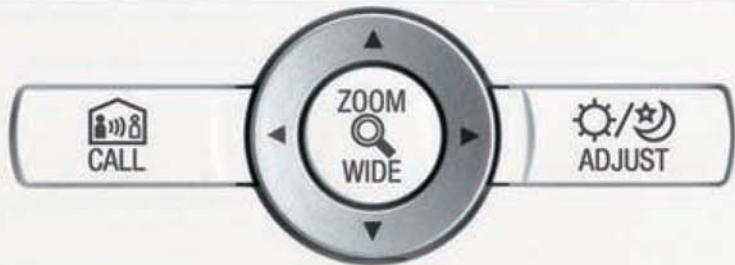

Dimensions:

8 1/4" H 5 5/16" W 1 7/8" D

JK door stations are a great way to protect main & secondary entrances, employee access points, gates, service areas, loading docks, parking garages, & much more!

Choose from 2 video master & 2 sub master designs.

Actual Size

Image on monitor is simulated to illustrate functionality.

JK BOXED SETS

Each set includes 1 master station, 1 door station, & 1 power supply