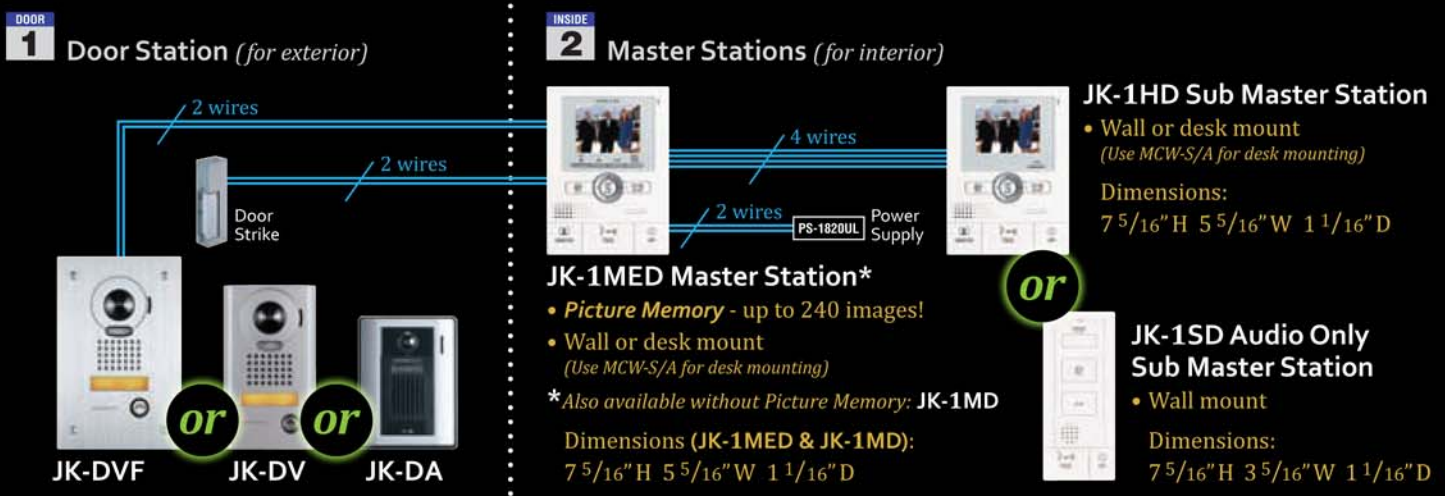

Choose from 2 video master & 2 sub master designs.

Actual Size

Image on monitor is simulated to illustrate functionality.

JK BOXED SETS

Each set includes 1 master station, 1 door station, & 1 power supply

with Picture Memory

- JKS-1AED: JK-1MED + JK-DA + power supply
- JKS-1AEDV: JK-1MED + JK-DV + power supply
- JKS-1AEDF: JK-1MED + JK-DVF + power supply

without Picture Memory

- JKS-1AD: JK-1MD + JK-DA + power supply
- JKS-1ADV: JK-1MD + JK-DV + power supply
- JKS-1ADF: JK-1MD + JK-DVF + power supply

WIRING EXAMPLE*

*Diagram is for illustrative purposes only. System wiring may vary by installation! Refer to instruction manual for actual wire count & installation directions.

Picture Memory

Record up to 240 images!